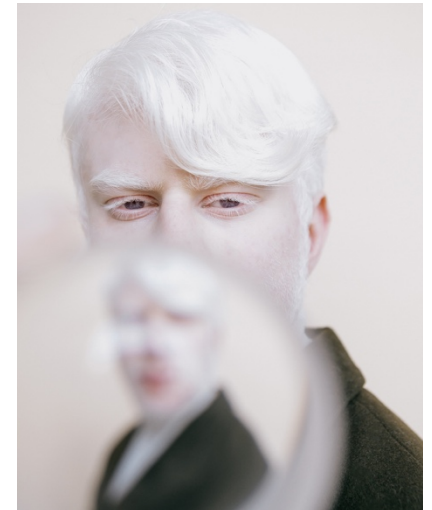

ZABIH

SAIDI

@zabih_fashion

HEIGHT 178 CM CHEST 104 CM WAIST 84 CM HIPS 87 CM SUIT 48/50 SHOE 44.5 EU
HAIR WHITE EYES BLUE-GREY