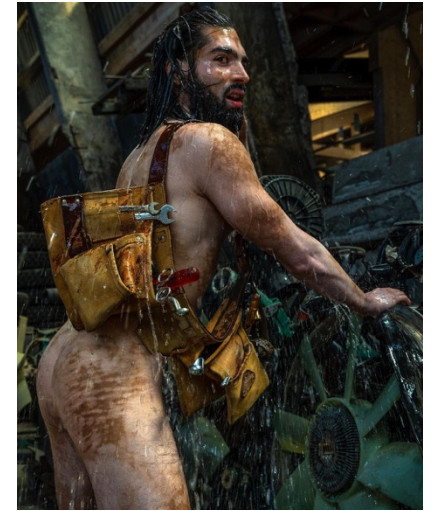

FARIED

MOLAI

@vtiligo.icon

HEIGHT 171 CM CHEST 84 CM WAIST 70 CM HIPS 83 CM SUIT 44/46 SHOE 40/41 EU
HAIR BLACK EYES BROWN