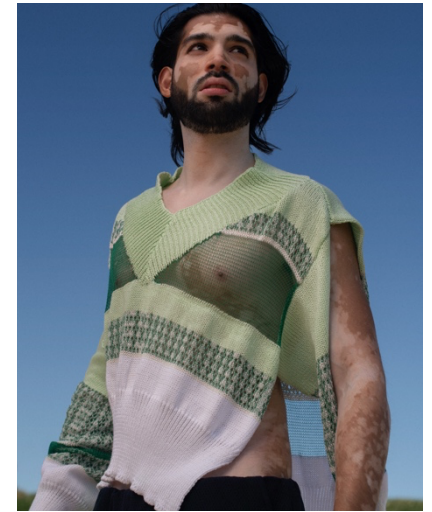

FARIED

MOLAI

@vtiligo.icon

HEIGHT 171 CM CHEST 84 CM WAIST 70 CM HIPS 83 CM SUIT 44/46 SHOE 40/41 EU
HAIR BLACK EYES BROWN